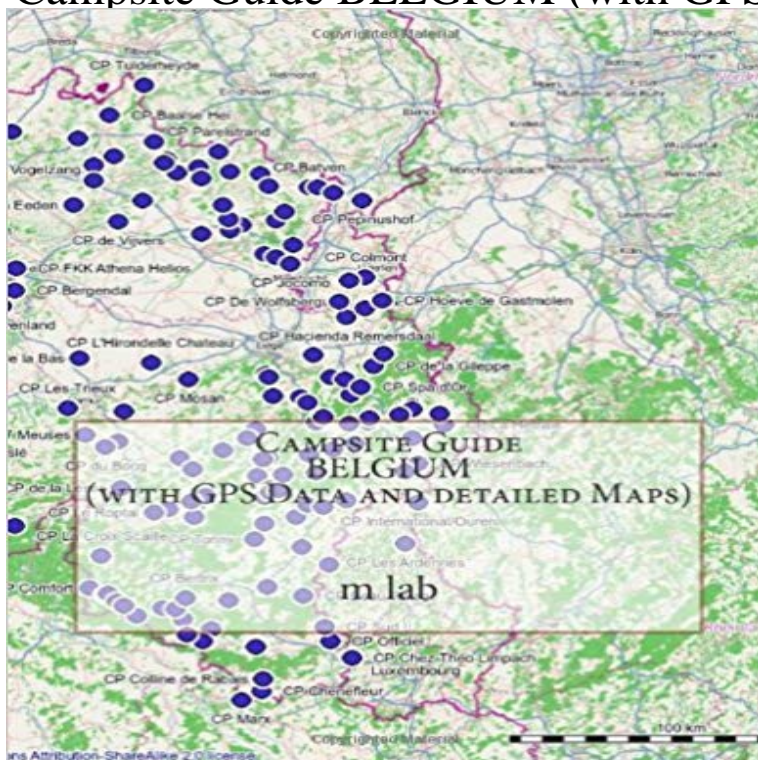

Campsite Guide BELGIUM (with GPS Data and detailed Maps)

This is a campsite directory with a comprehensive list of campsites in Belgium. Each site is listed with GPS coordinates which you simply type in your device and go. There is also an overview map showing the location of sites and detailed maps. It can be used with all devices available that allow manual input of coordinates.

[\[PDF\] Mexico & Belize 1:2,250,000 Travel Map, waterproof, GPS-compatible REISE](#)

[\[PDF\] Critical Path Analysis of Californias Science and Technology Education System](#)

[\[PDF\] A Voyage of Discovery and Research in the Southern and Antarctic Regions, During the Years 1839-43, Volume 2 - Primary Source Edition](#)

Campsite Guide FINLAND with GPS Data and detailed Maps Results 1 - 16 of 268 Campsite Guide GREECE (with GPS Data and detailed Maps) . Campsite Guide BELGIUM (with GPS Data and detailed Maps).

ViaMichelin: Michelin route planner and maps, restaurants, traffic If looking for a ebook Campsite Guide BELGIUM (with GPS Data and detailed Maps) by m lab in pdf form, then you have come on to correct site. We furnish